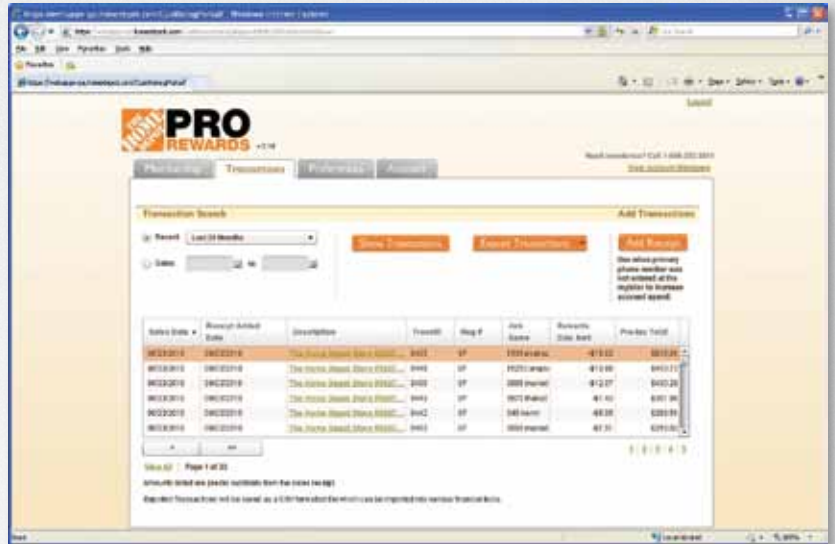

INSTANT SAVINGS* — THE MORE YOU BUY, THE MORE YOU SAVE

LEVELS	MINIMUM SPEND	SAVE
GOLD	\$7,500	20%
SILVER	\$4,000	15%
BRONZE	\$2,000	10%

More saving.
More doing.™

2450 CUMBERLAND PKWY HD #0121
ATLANTA GA 30339 770.432.9930