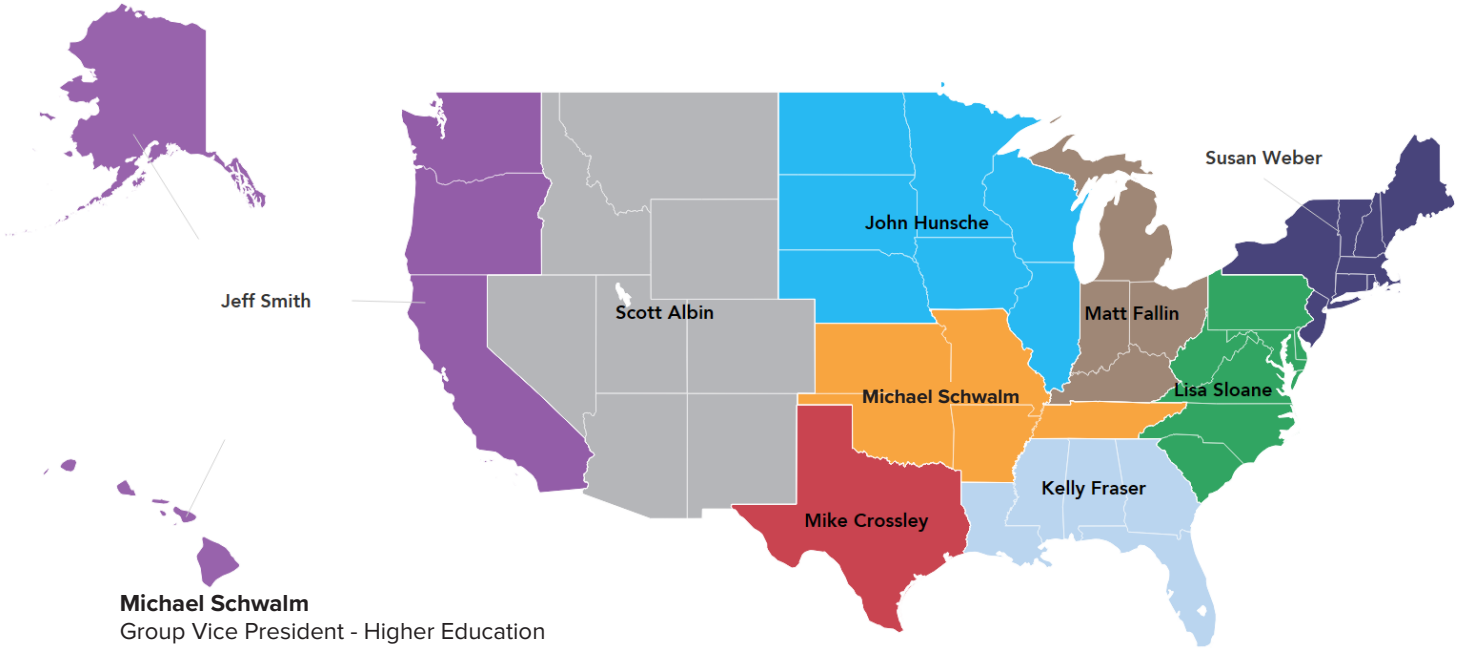

OMNIA

PARTNERS

Public Sector - Higher Education

Michael Schwalm

Group Vice President - Higher Education
Office: 615-236-9080
Cell: 717-571-8146
michael.schwalm@omniapartners.com

Mike Crossley

Regional Manager,
Higher Education - Texas
Cell: 940-312-3672
michael.crossley@omniapartners.com