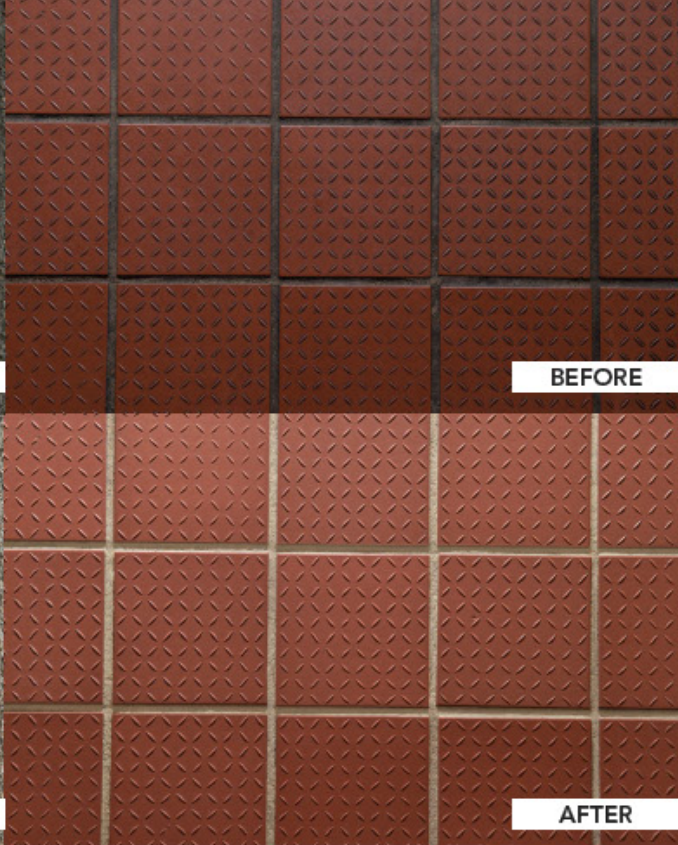

BEFORE

AFTER

AFTER

BEFORE