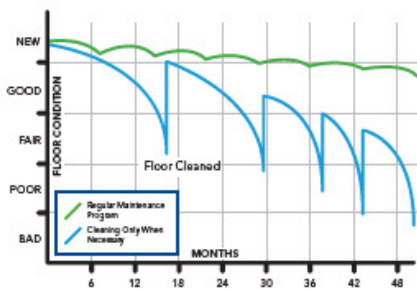

A Tale of Two Cleaning Programs

12 YEAR

By adopting a Comprehensive Floor Care Plan, the life of carpeting can actually double, which drastically reduces the annual cost of ownership and replacement expenses.[†]